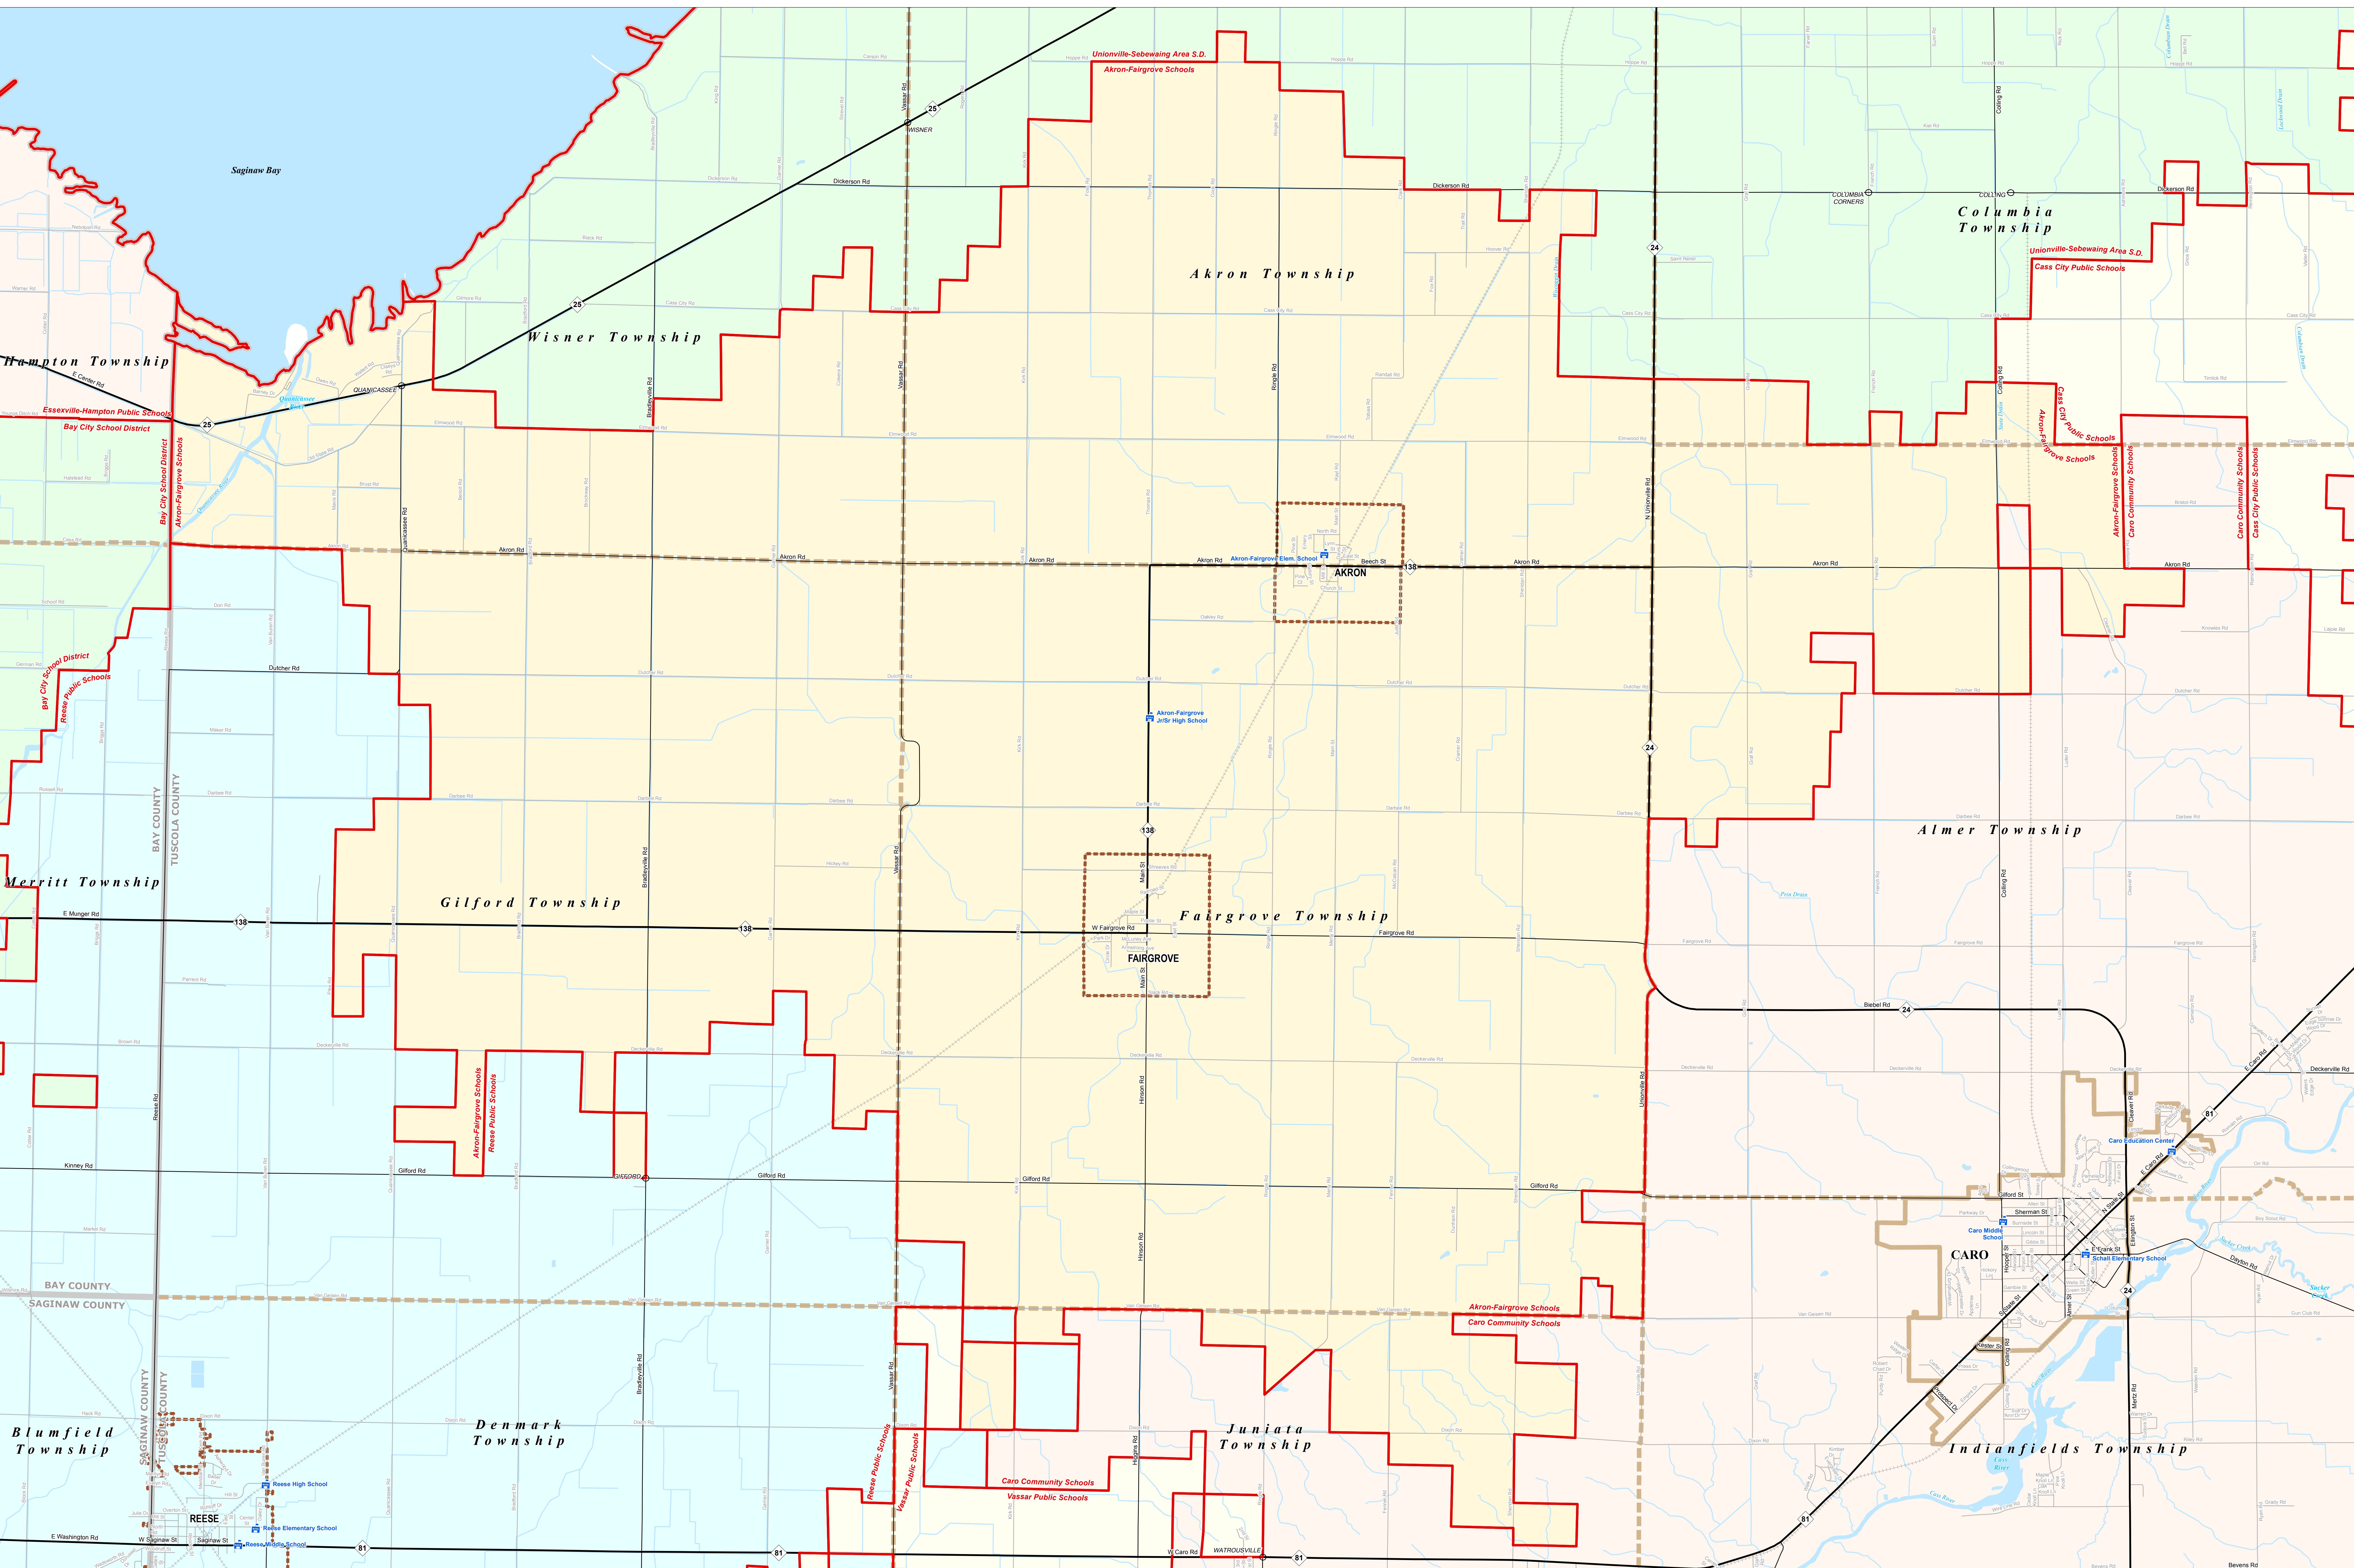

AKRON-FAIRGROVE SCHOOLS

Tuscola ISD
0 0.25 0.5 1 Miles

All information presented in this publication is in the public domain and may be reproduced, reprinted, and redistributed as desired.

Legend	
School District	School
County	Water Feature
City	River, Stream, or Drain
Township	Freeway
Village	Highway
Census Designated Place	Primary Road
	Local Road
	Railroad